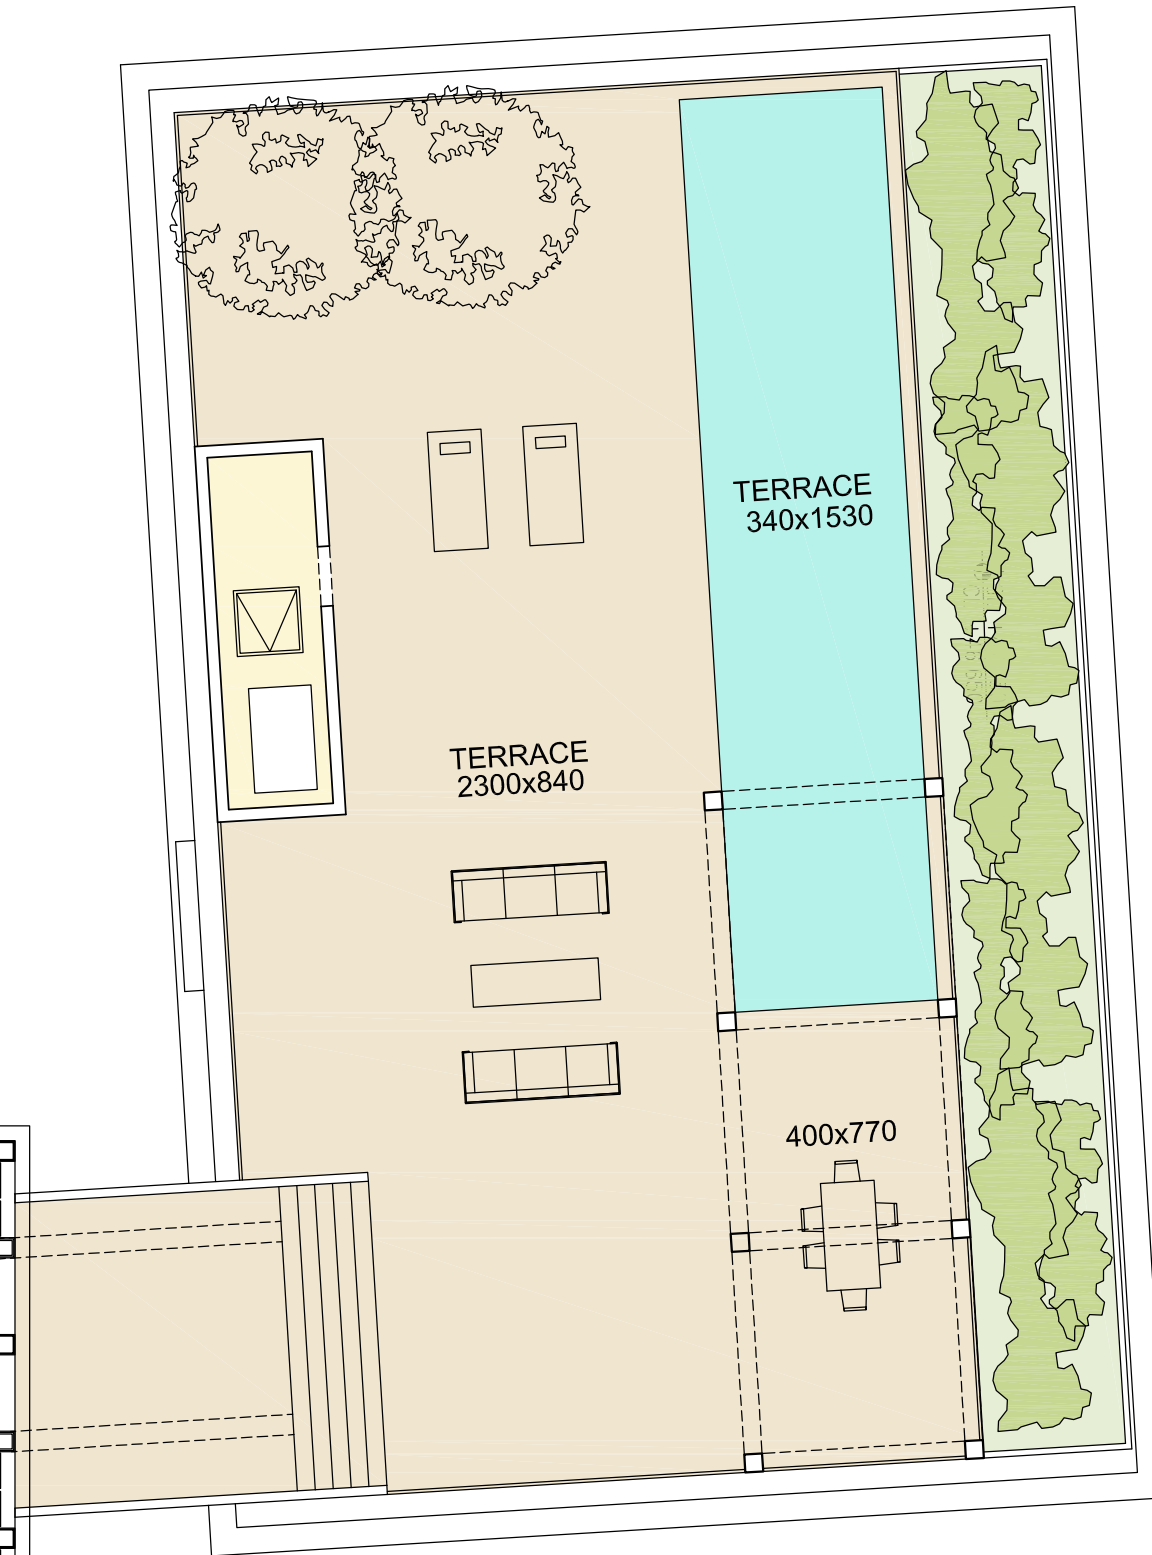

GOURAUD STREET

District //S
Area

796 sqm